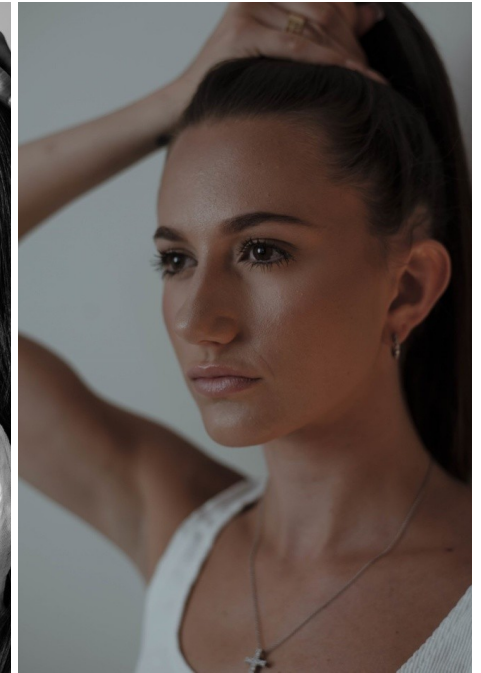

Maggie INC.

ALLISSAR RABIL

HEIGHT 5' 9" BUST 32" WAIST 24" HIP 36" SHOE 7.5 DRESS 2-4 CUP C HAIR BROWN
EYES BROWN