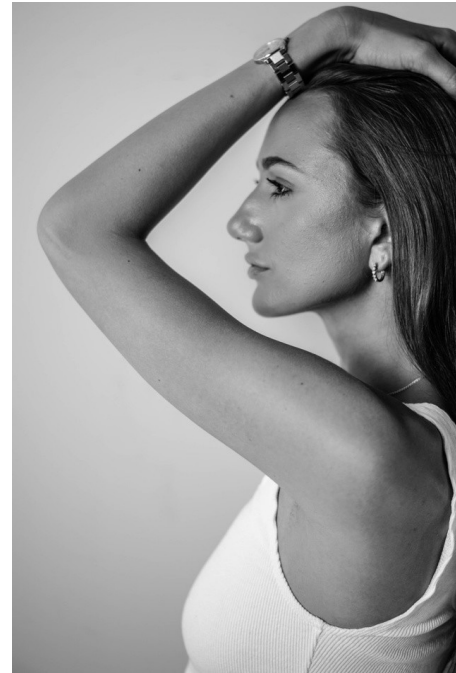

Maggie INC.

ALLISSAR RABIL

HEIGHT 5' 9" BUST 32" WAIST 24" HIP 36" SHOE 7.5 DRESS 2-4 CUP C HAIR BROWN
EYES BROWN