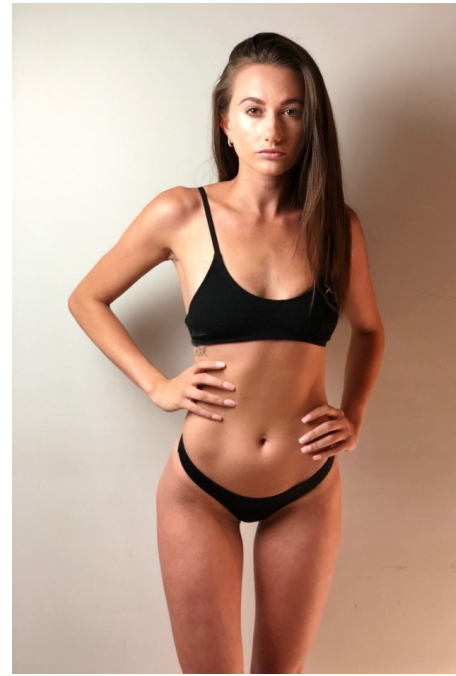

Maggie INC.

ALLISSAR RABIL

HEIGHT 5' 9" BUST 32" WAIST 24" HIP 36" SHOE 7.5 DRESS 2-4 CUP C HAIR BROWN
EYES BROWN