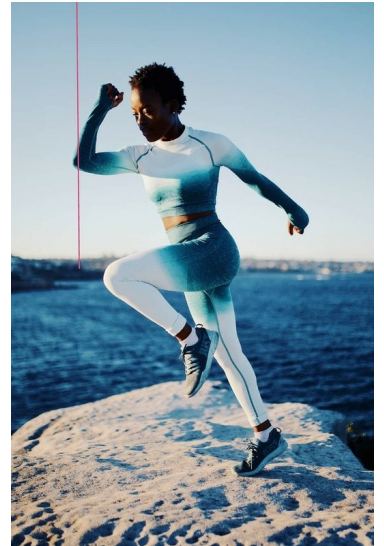

# JULIETTE N

HEIGHT 152CM SHOE 7 BUST 81CM WAIST 69CM HIP 83CM DRESS 2 US / 6 UK / 34 EU HAIR GREY EYES BROWN

STATE NSW

@JRMANAGEMENT WWW.JR-MANAGEMENT.COM.AU