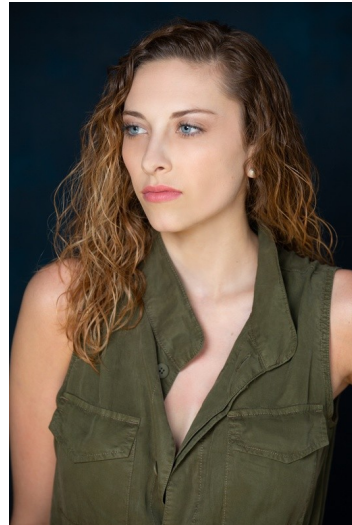

HOLLIE SORENSEN

HEIGHT **5' 11"** BUST **32"** WAIST **29"** SHOE **8** DRESS **S/M** APPAREL **M** HAIR **BLONDE - DARK**
EYES **BLUE**