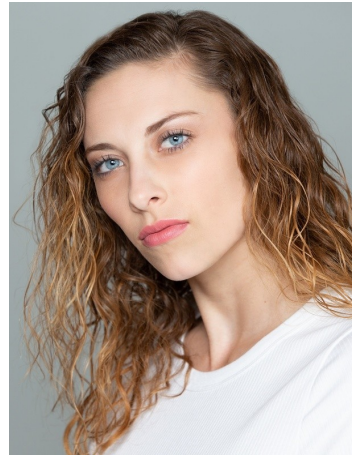

HOLLIE SORENSEN

HEIGHT **5' 11"** BUST **32"** WAIST **29"** SHOE **8** DRESS **S/M** APPAREL **M** HAIR **BLONDE - DARK**
EYES **BLUE**