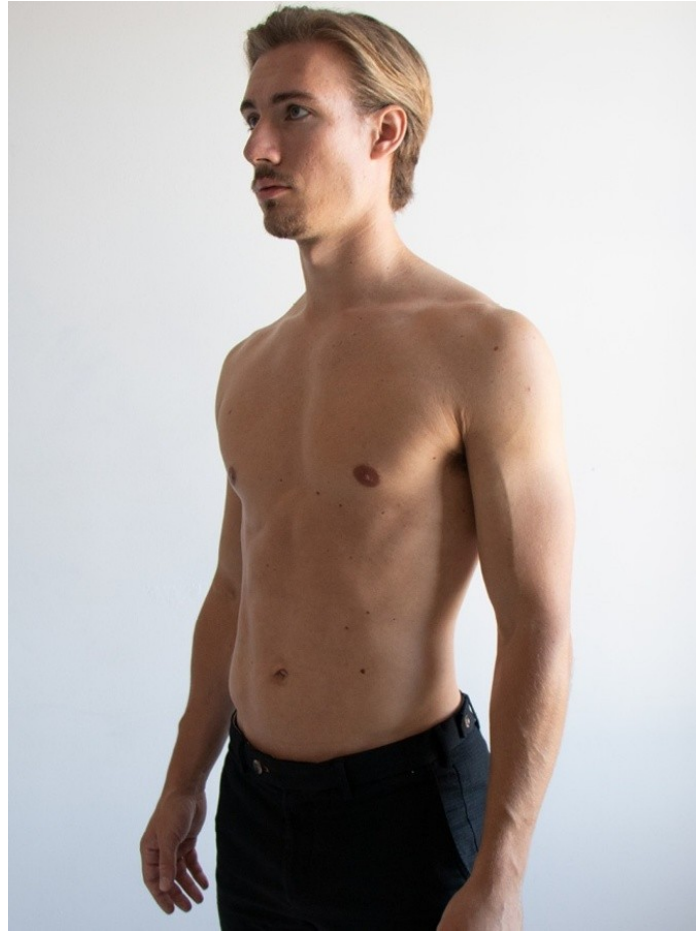

PARADIS  
MODEL MANAGEMENT

HEIGHT 6' 3" CHEST 39" WAIST 30¾" HIP 34" SUIT 30 SHOE 11 HAIR BLONDE - PLATINUM EYES BLUE-GREY

ALEX  
BANGERL

Paradis Model Management • 6727.9925 • brandon@paradismodels.com