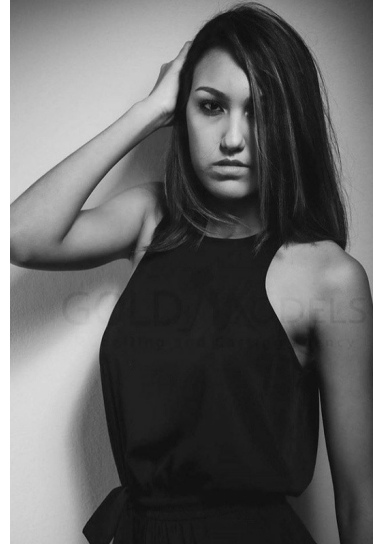

# ANAIS BERTON

HEIGHT 178CM BUST 84CM WAIST 66CM HIP 84CM SHOE 9.5 DRESS 6 US / 10 UK / 38 EU HAIR BROWN EYES BROWN

STATE NSW

@JRMANAGEMENT WWW.JR-MANAGEMENT.COM.AU