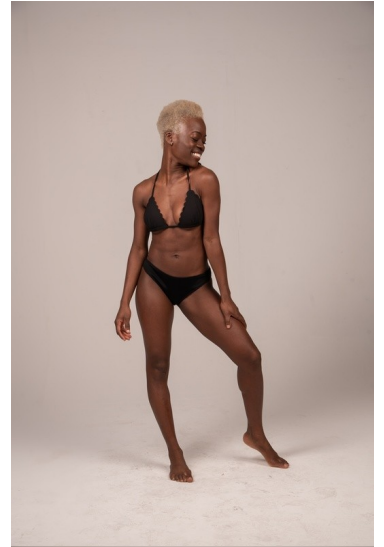

JULIETTE N

HEIGHT 152CM SHOE 7 BUST 81CM WAIST 69CM HIP 83CM DRESS 2 US / 6 UK / 34 EU HAIR GREY EYES BROWN

STATE NSW

@JRMANAGEMENT WWW.JR-MANAGEMENT.COM.AU