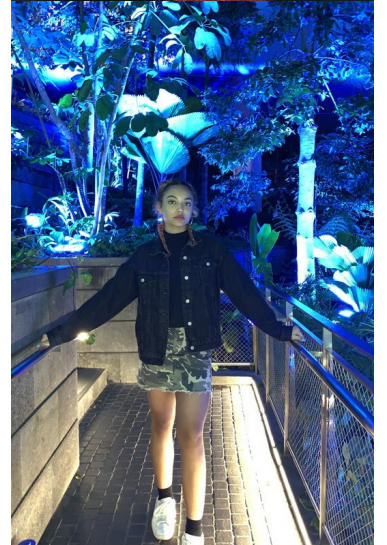

# ASHLEIGH T

HEIGHT 168CM BUST 88CM WAIST 81CM HIP 69CM OUTSEAM 83CM SHOE 7.5 DRESS 4 US / 8 UK / 36 EU HAIR PINK EYES BROWN