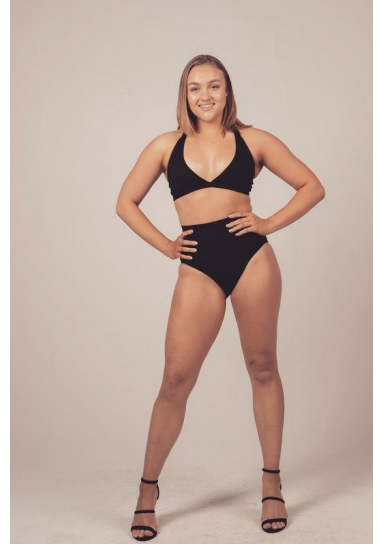

BREE L

HEIGHT 160CM SHOE 7 DRESS 6 US / 10 UK / 38 EU BUST 84CM HAIR BLONDE EYES BLUE

STATE NSW

@JRMANAGEMENT WWW.JR-MANAGEMENT.COM.AU