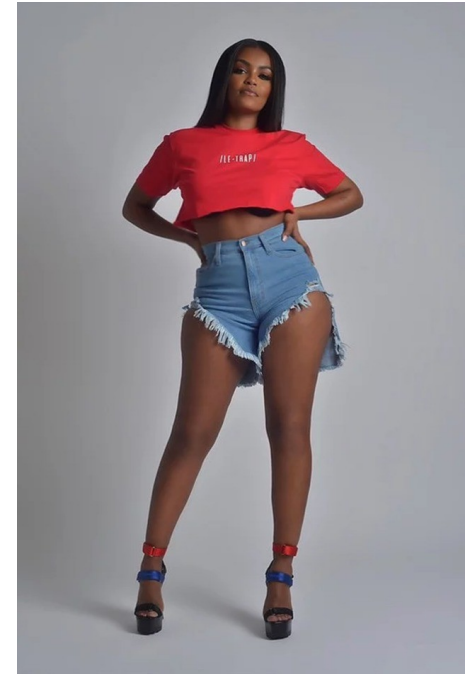

Maggie INC.

LIYA

HEIGHT 5' 8" BUST 36" WAIST 32" HIP 44" SHOE 7.5 DRESS 10 CUP D
HAIR BROWN - DARK EYES BROWN