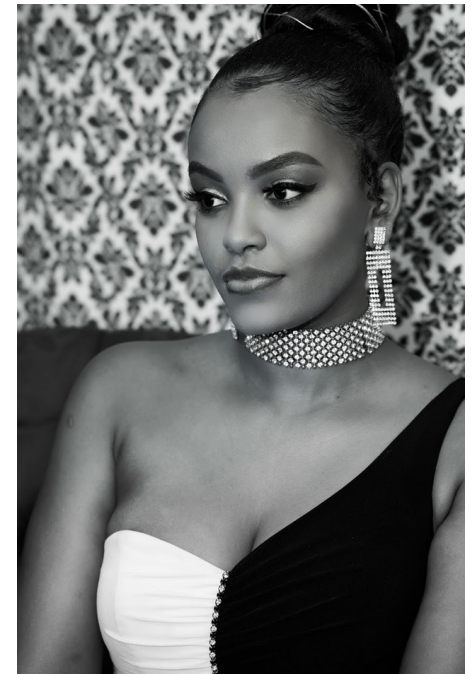

Maggie INC.

LIYA

HEIGHT 5' 8" BUST 36" WAIST 32" HIP 44" SHOE 7.5 DRESS 10 CUP D
HAIR BROWN - DARK EYES BROWN