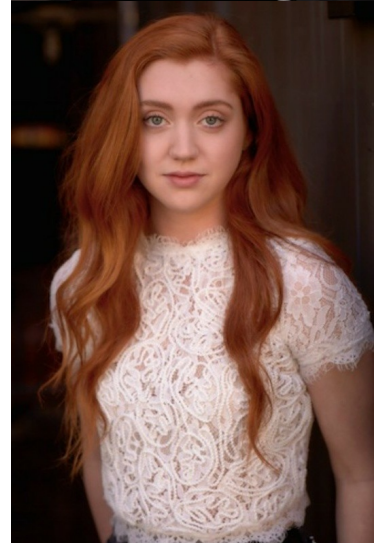

BETH T

SHOE 7.5 HEIGHT 163CM BUST 81CM WAIST 64CM HIP 88CM DRESS 2 US / 6 UK / 34 EU HAIR RED EYES BLUE-GREEN

STATE NSW

@JRMANAGEMENT WWW.JR-MANAGEMENT.COM.AU