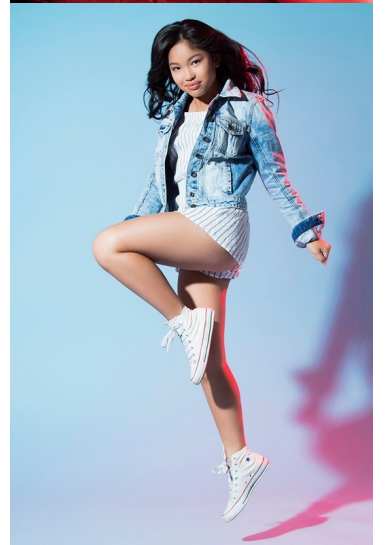

EVALYN B

HEIGHT 163CM DRESS 8 US / 12 UK / 40 EU BUST 86CM WAIST 64CM HIP 91CM SHOE 7.5 HAIR BROWN - DARK EYES BROWN

STATE VIC

@JRMANAGEMENT WWW.JR-MANAGEMENT.COM.AU