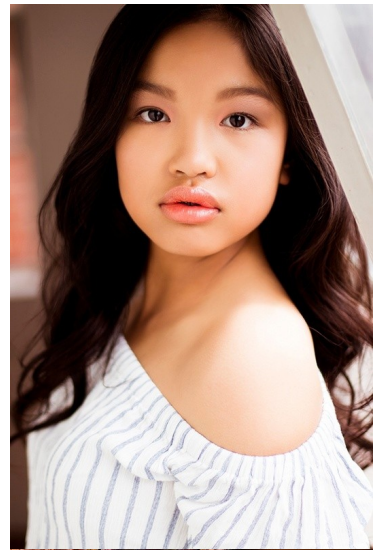

EVALYN B

HEIGHT 163CM DRESS 8 US / 12 UK / 40 EU BUST 86CM WAIST 64CM HIP 91CM SHOE 7.5 HAIR BROWN - DARK EYES BROWN

STATE VIC

@JRMANAGEMENT WWW.JR-MANAGEMENT.COM.AU