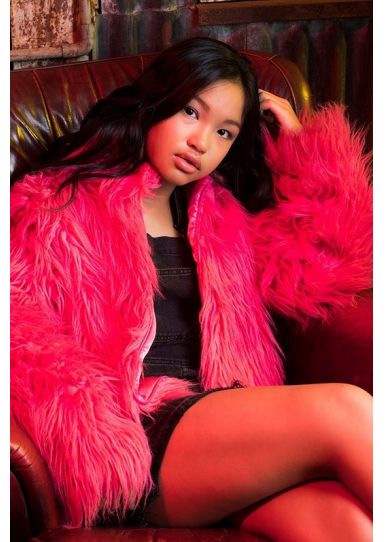

EVALYN B

HEIGHT 163CM DRESS 8 US / 12 UK / 40 EU BUST 86CM WAIST 64CM HIP 91CM SHOE 7.5 HAIR BROWN - DARK EYES BROWN

STATE VIC

@JRMANAGEMENT WWW.JR-MANAGEMENT.COM.AU