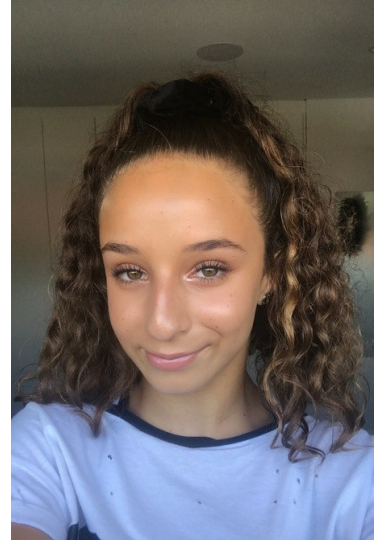

MIKAYLA K

HEIGHT 152CM BUST 83CM WAIST 71CM HIP 76CM SHOE 6.5 DRESS 6 US / 10 UK / 38 EU KIDS' CLOTHING 14/16 HAIR BROWN

EYES HAZEL

STATE NSW

@JRMANAGEMENT WWW.JR-MANAGEMENT.COM.AU