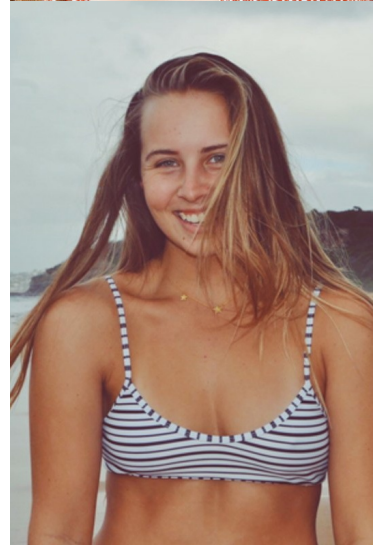

MILLIE S

HEIGHT 170CM SHOE 9 SUIT 8 BUST 89CM WAIST 69CM HIP 92CM DRESS 8-10 US / 12-14 UK / 40-42 EU HAIR BLONDE - LIGHT

EYES GREEN

STATE NSW