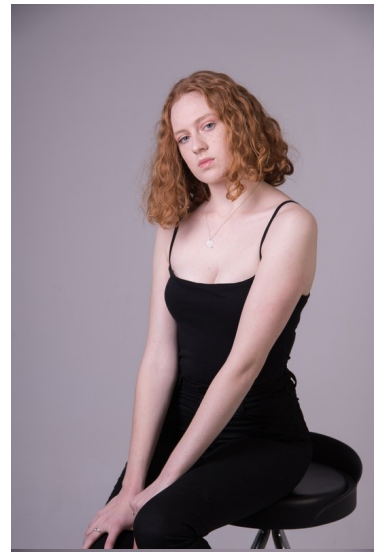

KATHRYN J

HEIGHT 175CM SHOE 9 DRESS 4 US / 8 UK / 36 EU BUST 86CM WAIST 64CM HIP 97CM HAIR RED EYES BLUE

STATE VIC

@JRMANAGEMENT WWW.JR-MANAGEMENT.COM.AU