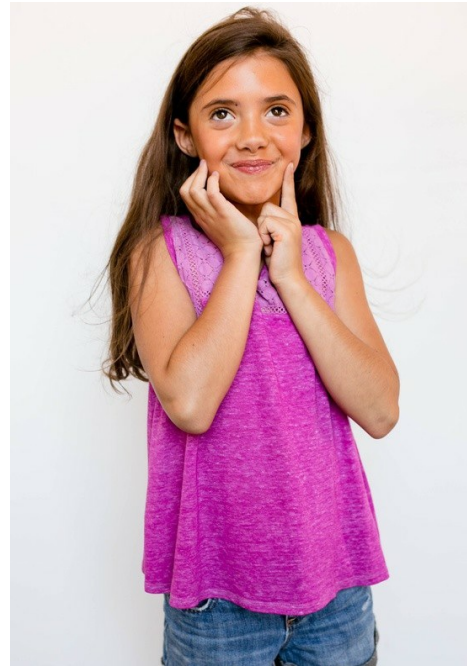

AVA SCHOON

HEIGHT **4' 5"** SHOE **2** KIDS' CLOTHING **10/12**
HAIR **BROWN** EYES **BROWN**