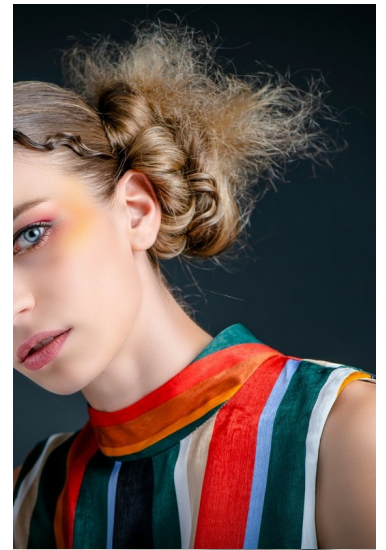

ELISHA A

wright Icon Art Photography

HEIGHT 157CM SHOE 6 SUIT 6 BUST 81CM WAIST 58CM HIP 74CM DRESS 6-8 US / 10-12 UK / 38-40 EU HAIR BROWN EYES BLUE

STATE VIC

@JRMANAGEMENT WWW.JR-MANAGEMENT.COM.AU