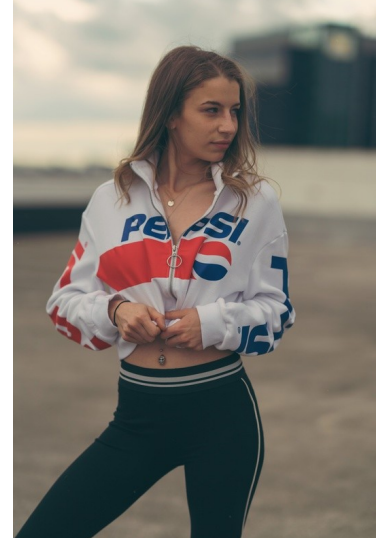

ELISHA A

wright Icon Art Photography

HEIGHT 157CM SHOE 6 SUIT 6 BUST 81CM WAIST 58CM HIP 74CM DRESS 6-8 US / 10-12 UK / 38-40 EU HAIR BROWN EYES BLUE

STATE VIC

@JRMANAGEMENT WWW.JR-MANAGEMENT.COM.AU