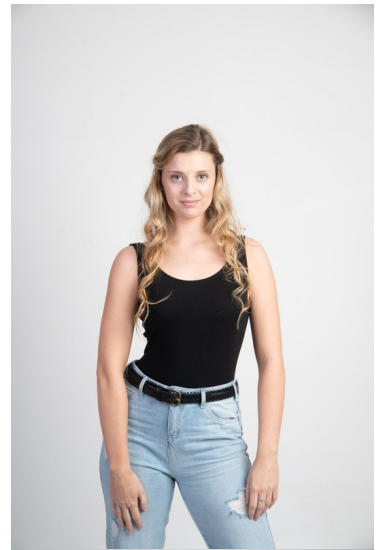

REBECCA S

HEIGHT 170CM SHOE 7 DRESS 8 US / 12 UK / 40 EU BUST 88CM WAIST 64CM HIP 86CM OUTSEAM 99CM HAIR BLONDE EYES BLUE

STATE VIC

@JRMANAGEMENT WWW.JR-MANAGEMENT.COM.AU