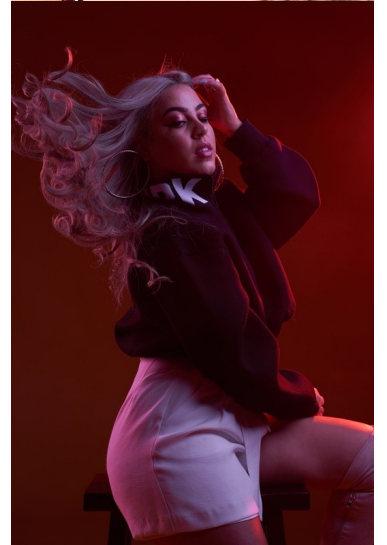

NAZZEREENE T

HEIGHT 160CM DRESS 8 US / 12 UK / 40 EU SHOE 8 HAIR BLONDE - ASH EYES HAZEL

STATE VIC

@JRMANAGEMENT WWW.JR-MANAGEMENT.COM.AU