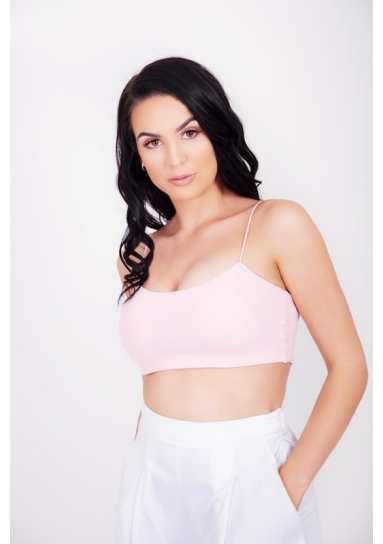

# ALEXIZABELLA M

HEIGHT 165CM BUST 93CM WAIST 66CM HIP 76CM OUTSEAM 97CM SHOE 7 DRESS 4 US / 8 UK / 36 EU HAIR BROWN - DARK

EYES HAZEL

STATE QLD

@JRMANAGEMENT WWW.JR-MANAGEMENT.COM.AU