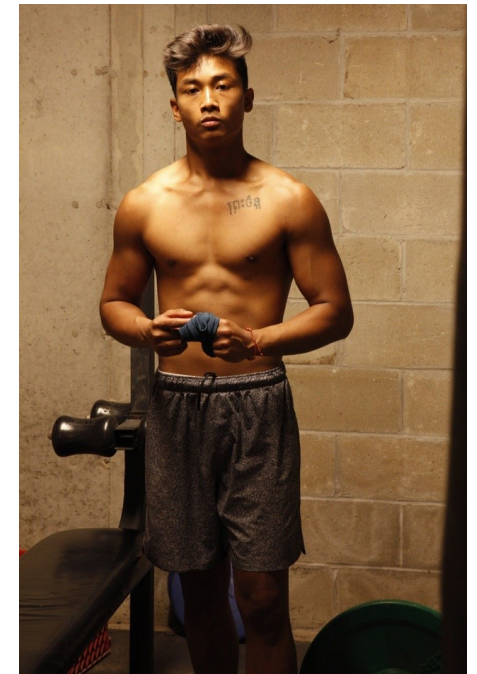

Maggie INC.

CHHANY MINTON

HEIGHT 5' 8" WAIST 29" INSEAM 30" SLEEVE 29" COLLAR 14" SHOE 9 HAIR BLACK
EYES BROWN