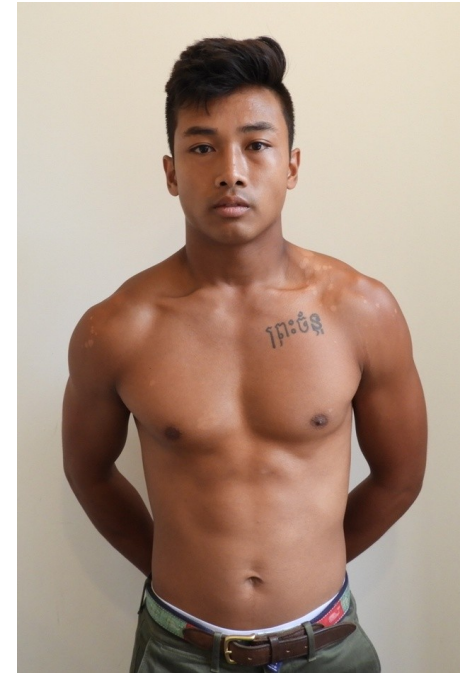

Maggie INC.

CHHANY MINTON

HEIGHT 5' 8" WAIST 29" INSEAM 30" SLEEVE 29" COLLAR 14" SHOE 9 HAIR BLACK
EYES BROWN