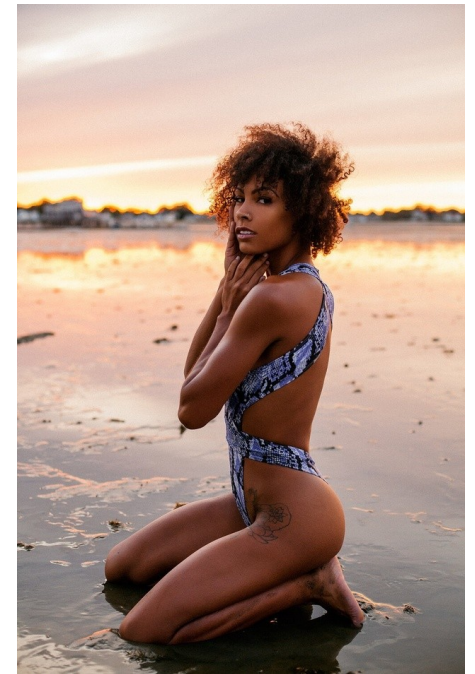

Maggie INC.

**JADA RENEE**

HEIGHT 5' 6" BUST 34" WAIST 24" HIP 35" SHOE 7.5 DRESS 0-2 CUP C HAIR BROWN  
EYES BROWN