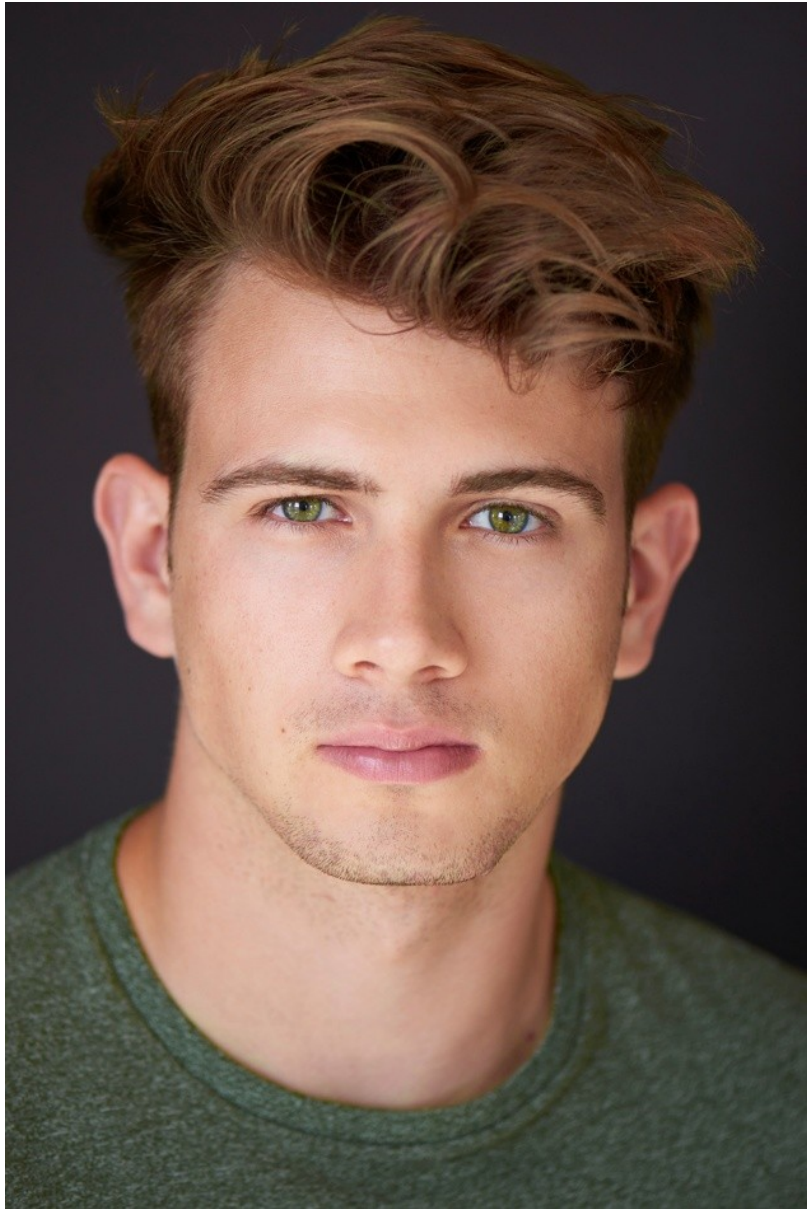

*Maggie* INC.

**ZACK MARTIN**

HEIGHT 5' 10" WAIST 31" INSEAM 29" COLLAR 18" SLEEVE 31" SHOE 9.5 SUIT 38S  
HAIR BROWN EYES GREEN