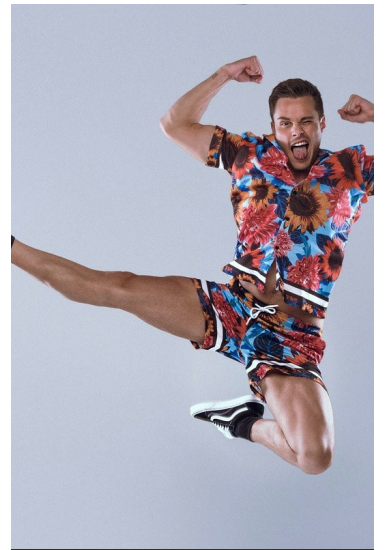

# HAYDEN B

HEIGHT 184CM SHOE 10 HAIR BROWN EYES HAZEL

STATE NSW

@JRMANAGEMENT WWW.JR-MANAGEMENT.COM.AU