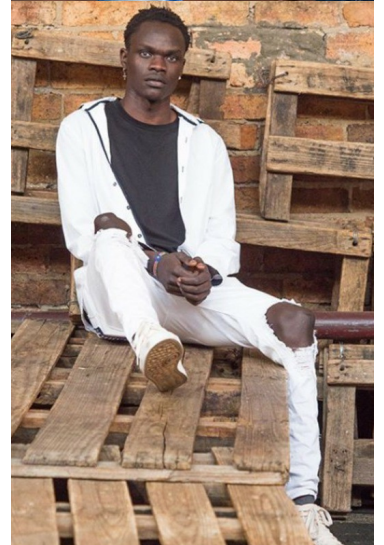

ELIJAH DAU

HEIGHT 188CM SHOE 11 CHEST 86CM WAIST 66CM HIP 71CM OUTSEAM 117CM SUIT 88S SUIT LENGTH S HAIR BLONDE

EYES BROWN

STATE VIC

@JRMANAGEMENT WWW.JR-MANAGEMENT.COM.AU