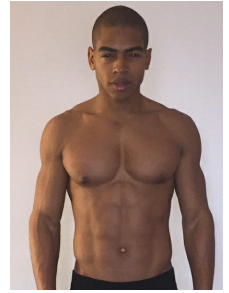

DENZELL
M

HEIGHT 6' 0" CHEST 31½" WAIST 29¾" SHIRT 40 PANTS 30 SHOES 10 HAIR BROWN DARK EYES BROWN

HOP Models & Talent Agency • 678.973.2430 • arkeah@hopmodels.com