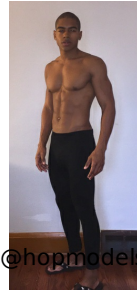

DENZELL
M

HEIGHT 6' 0" CHEST 31½" WAIST 29¾" SHIRT 40 PANTS 30 SHOES 10 HAIR BROWN DARK EYES BROWN

HOP Models & Talent Agency • 678.973.2430 • arkeah@hopmodels.com