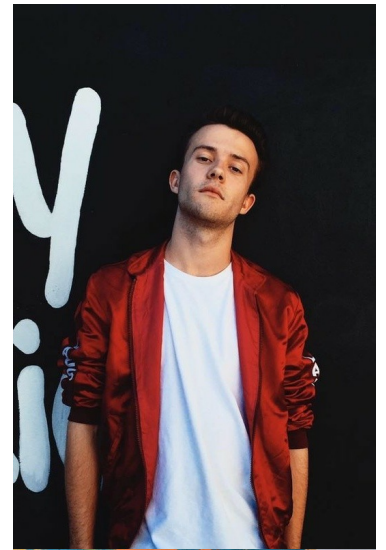

# LACHLAN G

HEIGHT 191CM BUST 97CM WAIST 84CM HIP 102CM OUTSEAM 104CM SHOE 11 SHIRT 38 RING 40 HAIR BROWN EYES HAZEL

STATE NSW

@JRMANAGEMENT WWW.JR-MANAGEMENT.COM.AU