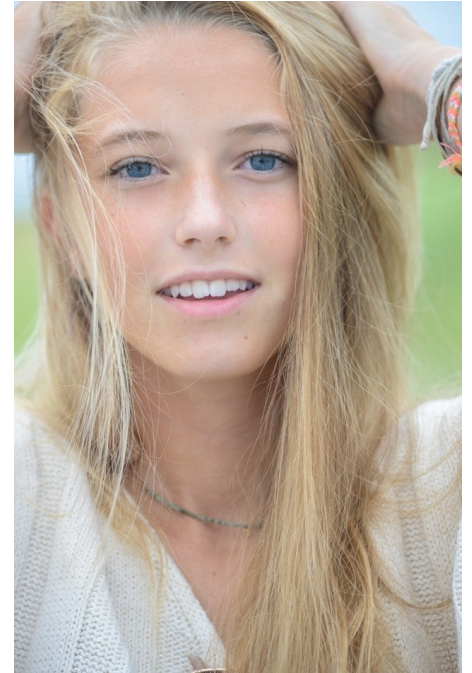

Maggie INC.

GRACE VAN PETTEN

HEIGHT 5' 8" SHOE 7.5 CUP B HAIR BLONDE - DARK EYES BLUE