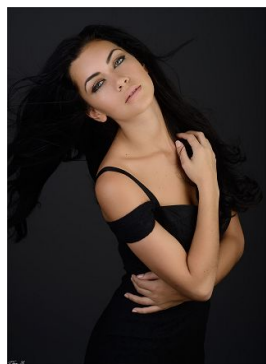

HEIGHT 5' 6" WAIST 25" BUST 34" HIP 35" SHOE 8 DRESS 2 US / 6 UK / 34 EU HAIR BROWN - DARK EYES GREEN

Powerful Adobe® Raw Workflow Color Tool from Capture to Edit

Click here to watch the Passport in action with Photoshop.

WATCH JOE BRADY VIDEO

COLORCHECKER
PASSPORT

Powerful Adobe® Raw Workflow Color Tool
Quickly and accurately capture color for more efficient color editing.

LEARN HOW

Market

This advertisement features a woman in a pink beanie holding a ColorChecker Passport color chart. The background is a dark, moody scene. The text is white and yellow, providing a high contrast against the dark background. A small 'Ps' logo is visible in the top right corner, and a 'Market' label is at the bottom left.