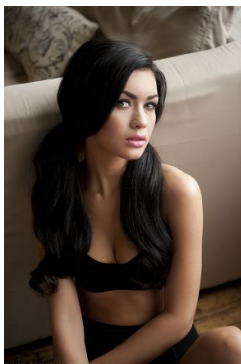

HEIGHT 5' 6" WAIST 25" BUST 34" HIP 35" SHOE 8 DRESS 2 US / 6 UK / 34 EU HAIR BROWN - DARK EYES GREEN

Powerful Adobe® Raw Workflow Color Tool from Capture to Edit

Click here to watch the Passport in action with Photoshop.

WATCH JOE BRADY VIDEO

COLORCHECKER
PASSPORT

Powerful Adobe® Raw Workflow Color Tool
Quickly and accurately capture color for more efficient color editing.

LEARN HOW

Market

This advertisement features a woman in a pink beanie holding a ColorChecker Passport color chart. The background is a dark, moody scene. The text is white and yellow, providing a high contrast against the dark background. A small 'Ps' logo is visible in the top right corner, and a 'Market' label is at the bottom left.