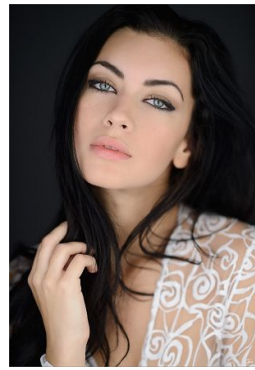

HEIGHT 5' 6" WAIST 25" BUST 34" HIP 35" SHOE 8 DRESS 2 US / 6 UK / 34 EU HAIR BROWN - DARK EYES GREEN

Powerful Adobe® Raw Workflow Color Tool from Capture to Edit

Click here to watch the Passport in action with Photoshop.

WATCH JOE BRADY VIDEO

COLORCHECKER
PASSPORT

Powerful Adobe® Raw Workflow Color Tool
Quickly and accurately capture color for more efficient color editing.

LEARN HOW

Market

This advertisement features a woman in a pink beanie holding a ColorChecker Passport color chart. The background is a dark, moody scene. The text is white and yellow, providing a high contrast against the dark background. A small 'Ps' logo is visible in the top right corner, and a 'Market' label is at the bottom left.