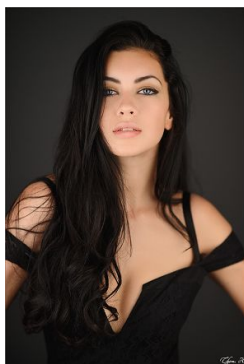

HEIGHT 5' 6" WAIST 25" BUST 34" HIP 35" SHOE 8 DRESS 2 US / 6 UK / 34 EU HAIR BROWN - DARK EYES GREEN

Powerful Adobe® Raw Workflow Color Tool from Capture to Edit

Click here to watch the Passport in action with Photoshop.

WATCH JOE BRADY VIDEO

COLORCHECKER
PASSPORT

Powerful Adobe® Raw Workflow Color Tool
Quickly and accurately capture color for more efficient color editing.

LEARN HOW

Market

This advertisement features a woman in a pink beanie holding a ColorChecker Passport color chart. The background is a dark, moody scene. The text is white and yellow, providing a high contrast against the dark background. A small 'Ps' logo is visible in the top right corner, and a 'Market' label is at the bottom left.