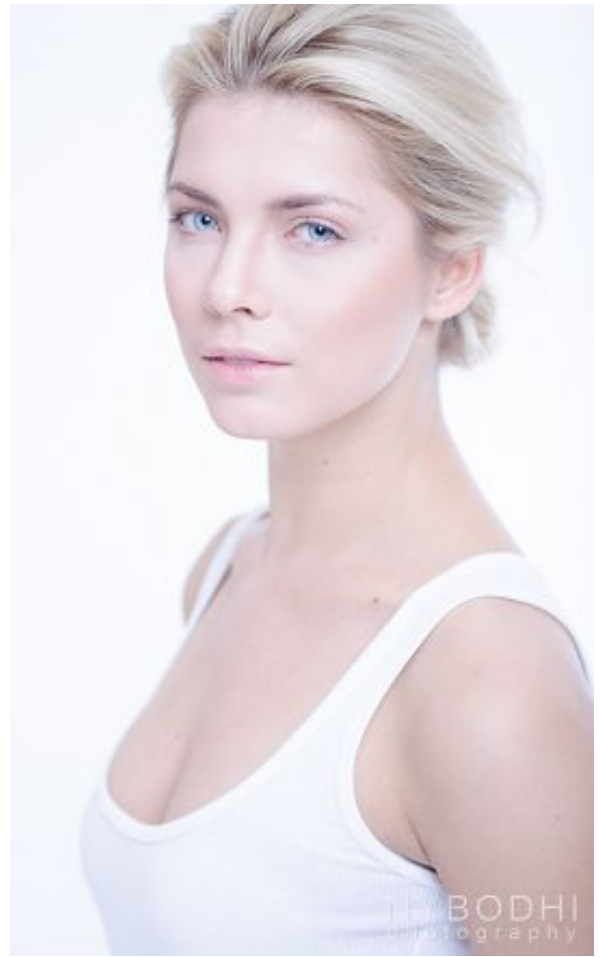

HEIGHT 5' 9" WAIST 26" BUST 34" HIP 36" SHOE 8.5 DRESS 4 US / 8 UK / 36 EU HAIR BLONDE EYES BLUE

www.yannieron.com