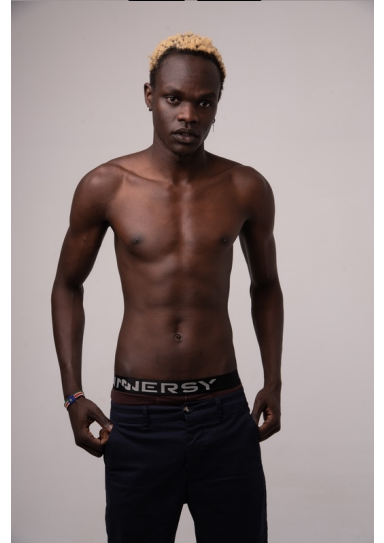

# ELIJAH DAU

HEIGHT 188CM SHOE 11 CHEST 86CM WAIST 66CM HIP 71CM OUTSEAM 117CM SUIT 88S SUIT LENGTH S HAIR BLONDE

EYES BROWN

STATE VIC

@JRMANAGEMENT WWW.JR-MANAGEMENT.COM.AU