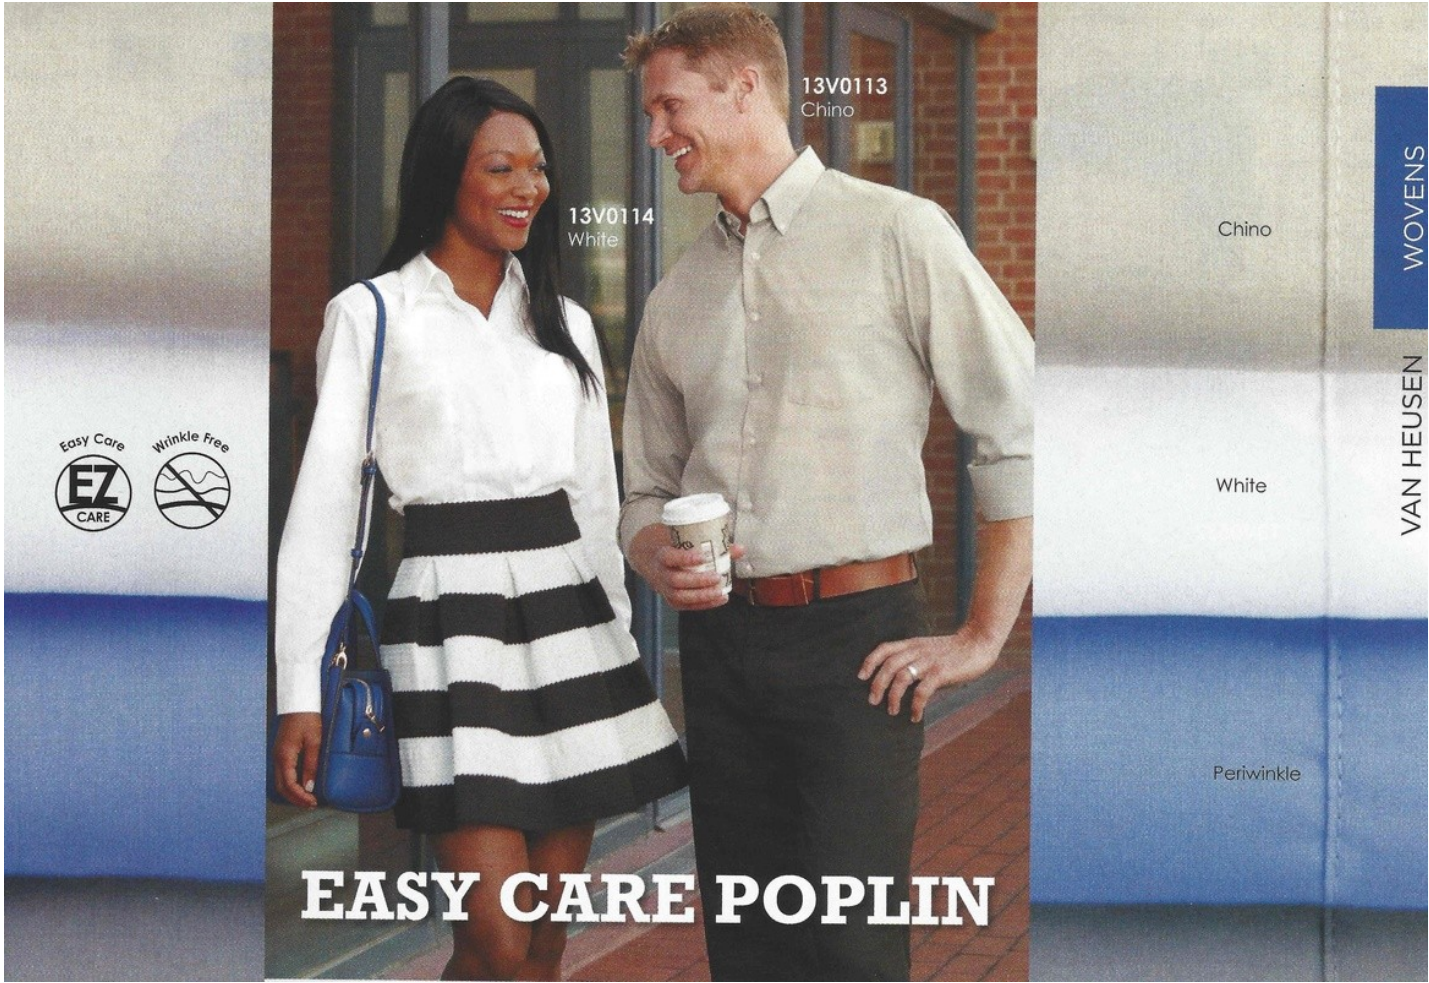

SHOE 11 SUIT 42 HEIGHT 6'2" CHEST 43 1/2" WAIST 32" INSEAM 34 1/2" COLLAR 17" SLEEVE 36" HAIR BLONDE EYES HAZEL

13V0411
Blue Frost

13V0410
Blue Frost

WOVENS

VAN HEUSEN

13V0114
White

13V0113
Chino

Chino

White

Periwinkle

WOVENS

VAN HEUSEN

EASY CARE POPLIN