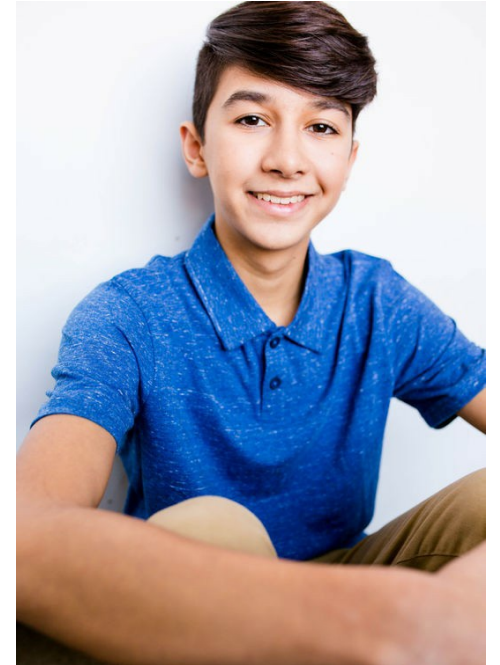

SAMEEL KHAN

SHOE 8 KIDS' CLOTHING 14/16
HAIR **BROWN** EYES **BROWN**