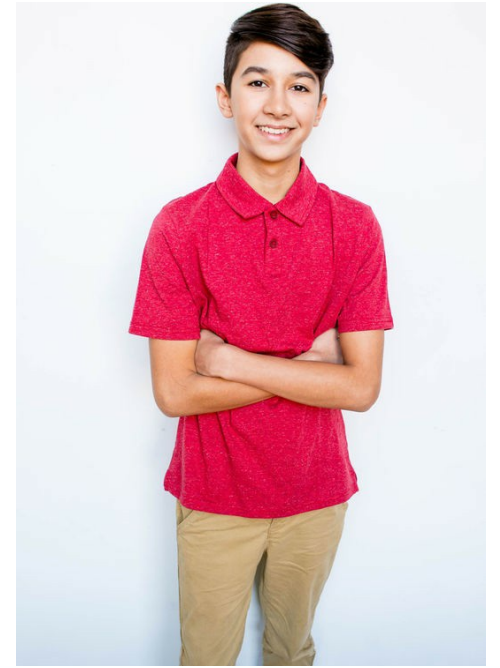

SAMEEL KHAN

SHOE 8 KIDS' CLOTHING 14/16
HAIR **BROWN** EYES **BROWN**