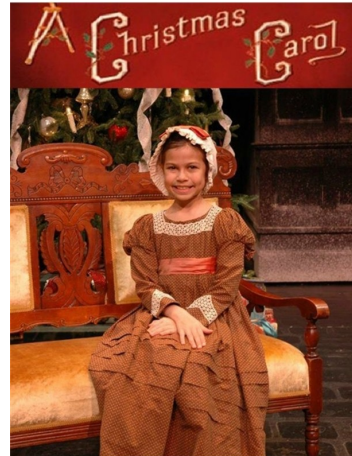

**MAIA HERNANDEZ**

HEIGHT 5' 2" SHOE 7 HAIR **BROWN** EYES **BROWN**