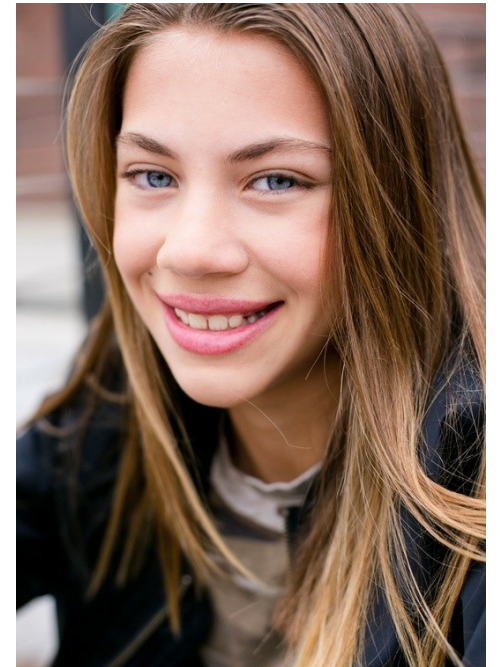

RUBY BENSON

HEIGHT **4' 9"**
HAIR **BROWN** EYES **BLUE**