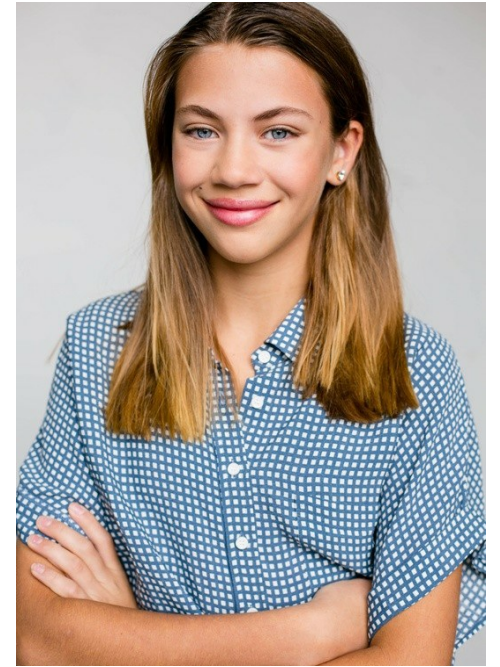

RUBY BENSON

HEIGHT **4' 9"**
HAIR **BROWN** EYES **BLUE**