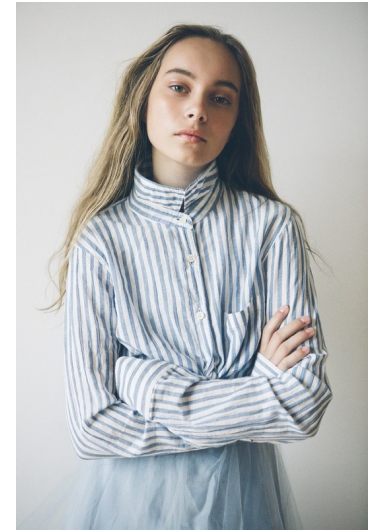

TESLYN JOHNSON

SHOE **9.5** HEIGHT **5' 5½"** KIDS' CLOTHING **14** APPAREL **S** BUST **31½"** WAIST **24"** HIP **31½"**
DRESS **0-2 US / 4-6 UK / 32-34 EU** HAIR **BLONDE** EYES **BROWN**