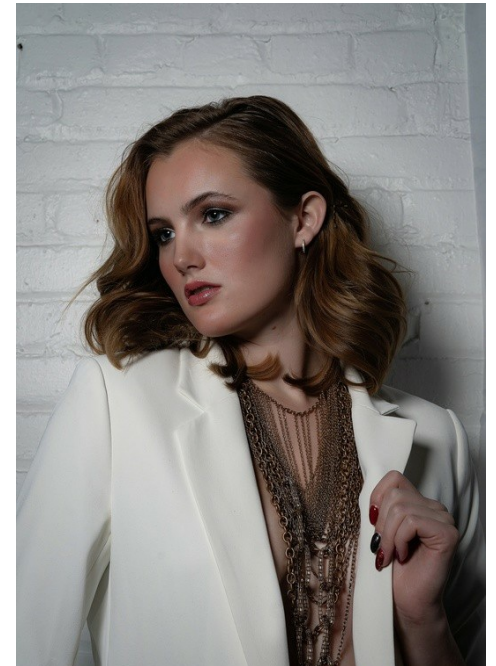

ASHLEY G.

HEIGHT 5'9" BUST 32" WAIST 26" HIP 38"
DRESS 6-8 US / 10-12 UK / 38-40 EU SHOE 8 PANTS 71
HAIR **BROWN - LIGHT** EYES **BLUE**