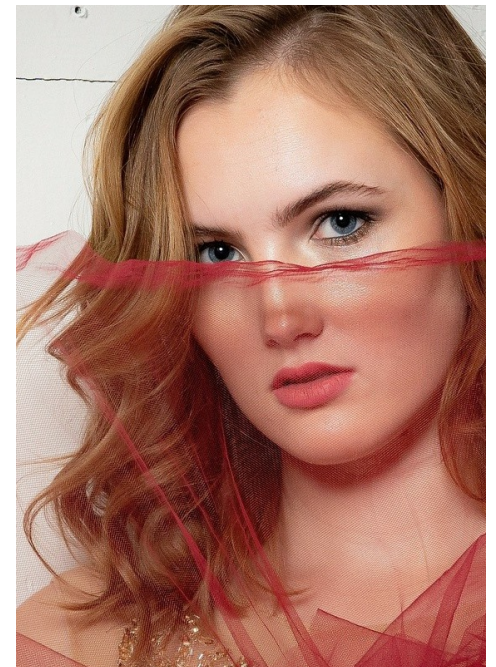

ASHLEY G.

HEIGHT 5'9" BUST 32" WAIST 26" HIP 38"
DRESS 6-8 US / 10-12 UK / 38-40 EU SHOE 8 PANTS 71
HAIR **BROWN - LIGHT** EYES **BLUE**