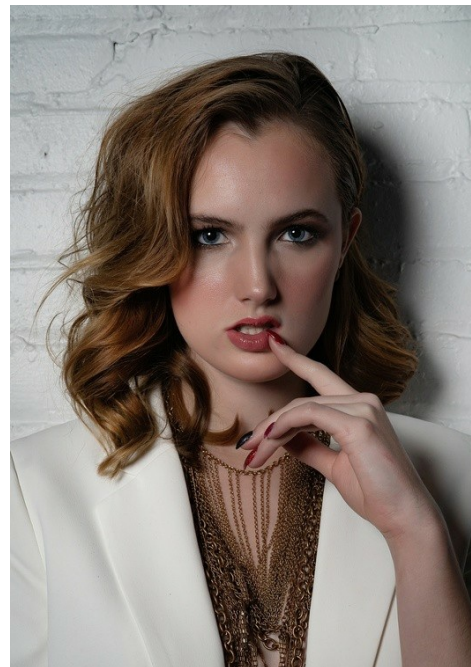

ASHLEY G.

HEIGHT 5'9" BUST 32" WAIST 26" HIP 38"
DRESS 6-8 US / 10-12 UK / 38-40 EU SHOE 8 PANTS 71
HAIR **BROWN - LIGHT** EYES **BLUE**