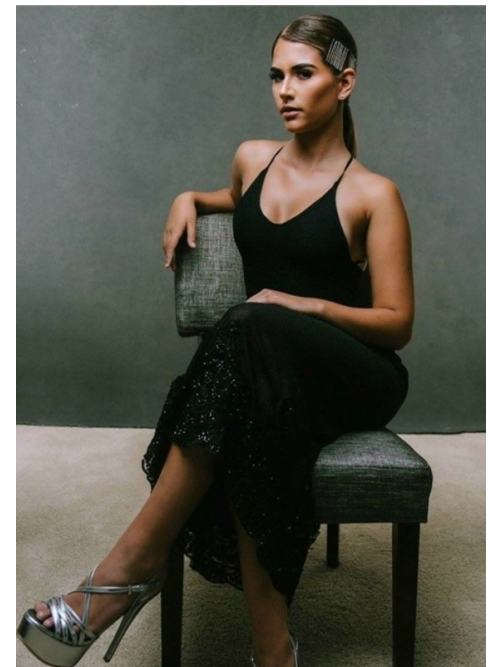

GRACE MACKEY-NATZ

HEIGHT 5'7" BUST 32" WAIST 24" HIP 35" DRESS 2 US / 6 UK / 34 EU
SHOE 8

HAIR **BROWN** EYES **BLUE-GREEN**