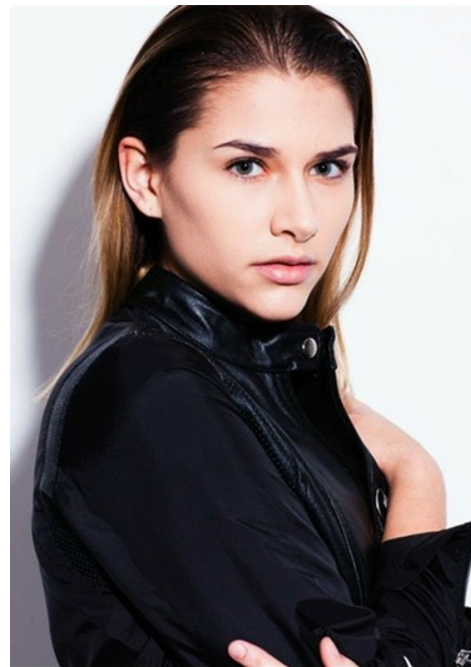

GRACE MACKEY-NATZ

HEIGHT 5'7" BUST 32" WAIST 24" HIP 35" DRESS 2 US / 6 UK / 34 EU
SHOE 8

HAIR **BROWN** EYES **BLUE-GREEN**