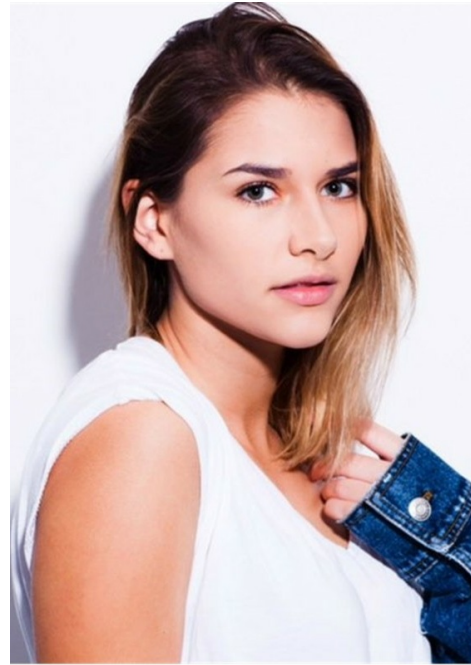

GRACE MACKEY-NATZ

HEIGHT 5'7" BUST 32" WAIST 24" HIP 35" DRESS 2 US / 6 UK / 34 EU
SHOE 8

HAIR **BROWN** EYES **BLUE-GREEN**