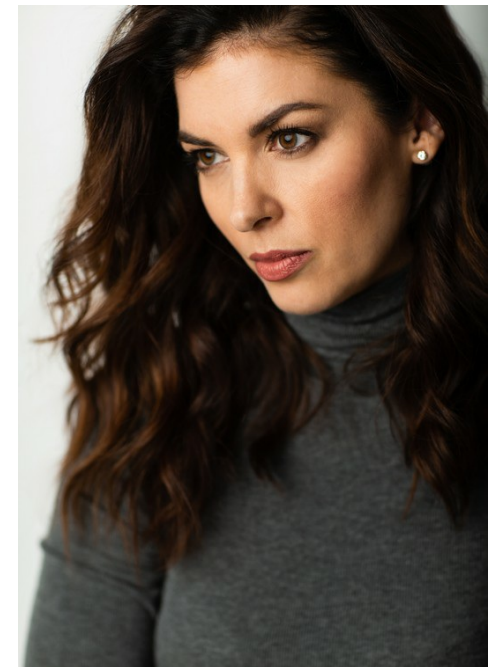

KATIE LIETZ

HEIGHT 5'7" BUST 34" WAIST 27" HIP 36" DRESS 4 US / 8 UK / 36 EU

SHOE 7.5

HAIR **BROWN** EYES **BROWN**