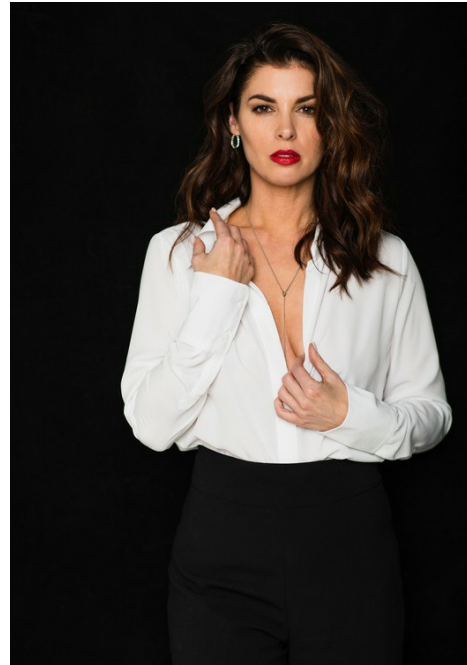

KATIE LIETZ

HEIGHT 5'7" BUST 34" WAIST 27" HIP 36" DRESS 4 US / 8 UK / 36 EU

SHOE 7.5

HAIR **BROWN** EYES **BROWN**