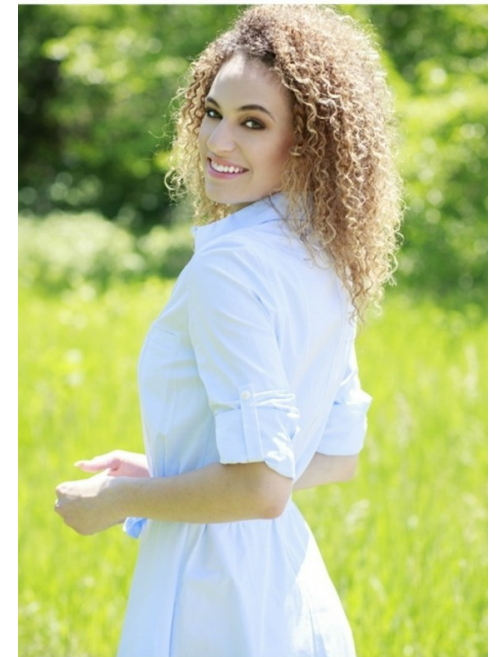

TALIA CHILDS

HEIGHT 5'7" BUST 32" WAIST 24" HIP 33" DRESS 2 US / 6 UK / 34 EU

SHOE 8

HAIR **BROWN** EYES **HAZEL**