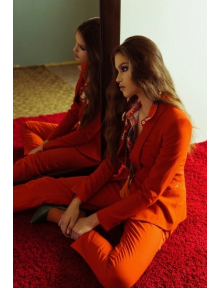

DANIELLE  
F

HEIGHT 5'9" EYES 32¾" WAIST 26" HIP 34" SHOES 10 DRESS 4" HAIR 8" BK/36" HAIR BROWN - LIGHT EYES BLUE-GREEN

HOP Models & Talent Agency • 678.973.2430 • arkean@hopmodels.com