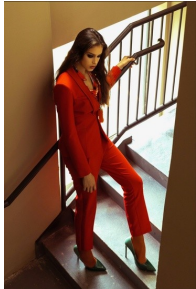

DANIELLE  
F

HEIGHT 5'9" EYES 32¾" WAIST 26" HIP 34" SHOES 10 DRESS 4" HAIR 8" BK/36" HAIR BROWN - LIGHT EYES BLUE-GREEN

HOP Models & Talent Agency • 678.973.2430 • arkean@hopmodels.com