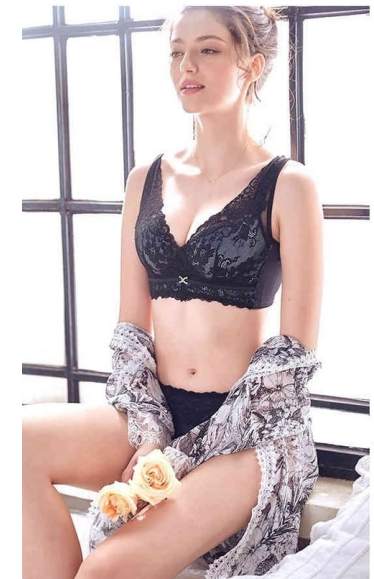

# OANA

HEIGHT 173CM BUST 80CM WAIST 58CM HIP 88CM SHOE 24 HAIR BROWN EYES GREEN