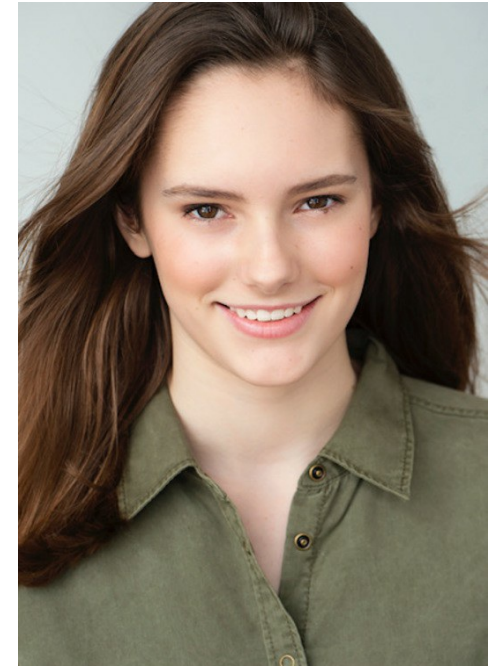

**ELLIE CHAPMAN**

**HEIGHT 5' 10" SHOE 10 DRESS 4-6 US / 8-10 UK / 36-38 EU**  
**HAIR BROWN EYES BROWN**