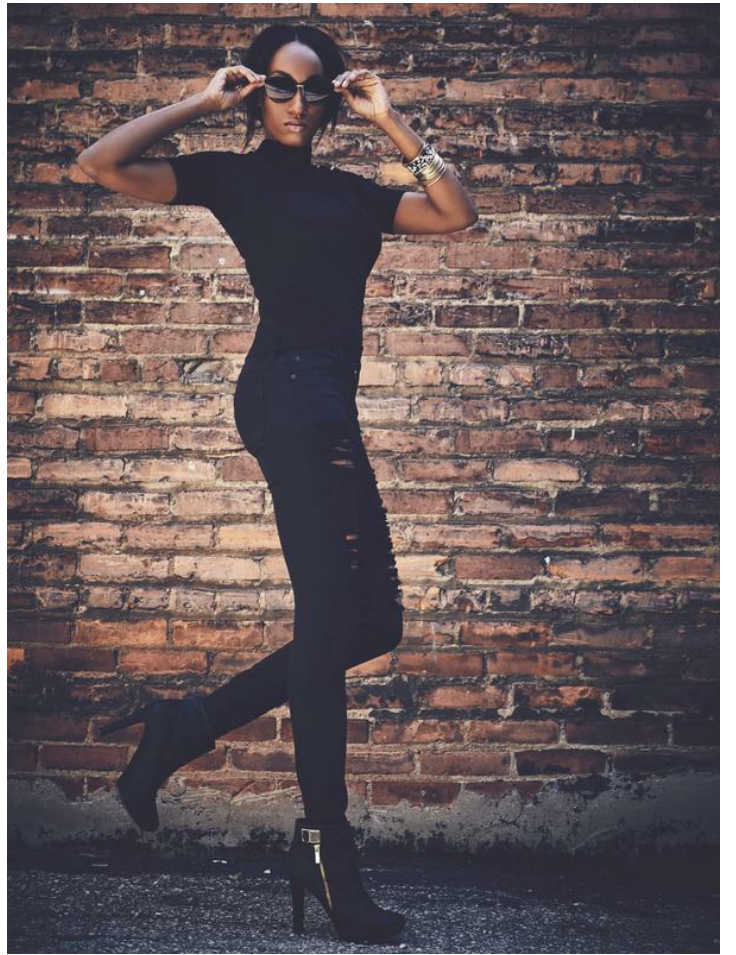

BUST **36 1/2"** WAIST **29"** HIP **39"** DRESS **4 US / 8 UK / 36 EU** SHOE **9.5** HEIGHT **5'10"** HAIR **BROWN** EYES **BROWN**

 TYLA CORBIN

tyla
corbin
HT:
5'10"
Size:
4
Bust:
37
Waist:
27.5
Hips:
38.5
Shoe:
9
Hair:
Brown
Eyes:
Brown