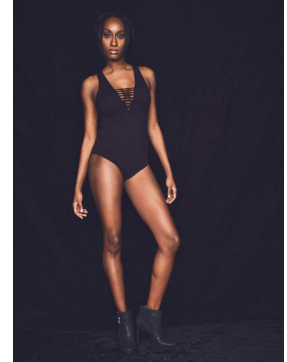

BUST **36½"** WAIST **29"** HIP **39"** DRESS **4 US / 8 UK / 36 EU** SHOE **9.5** HEIGHT **5'10"** HAIR **BROWN** EYES **BROWN**

TYLA CORBIN