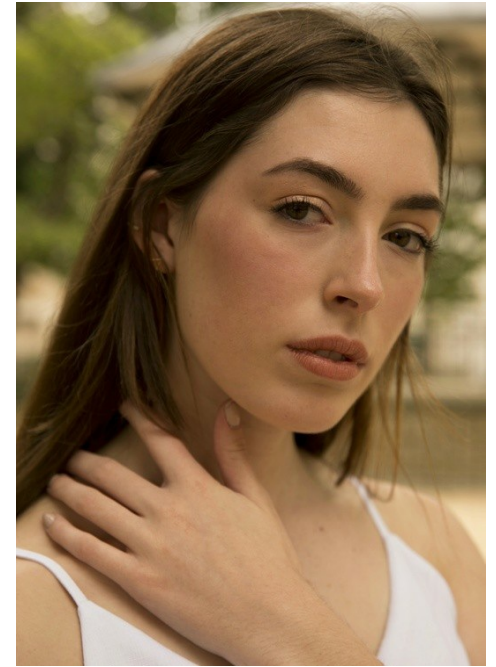

MADDIE SCHWIETERS

HEIGHT 5' 11½" BUST 32" WAIST 25" HIP 35½"

DRESS 2 US / 6 UK / 34 EU SHOE 10

HAIR BROWN EYES HAZEL