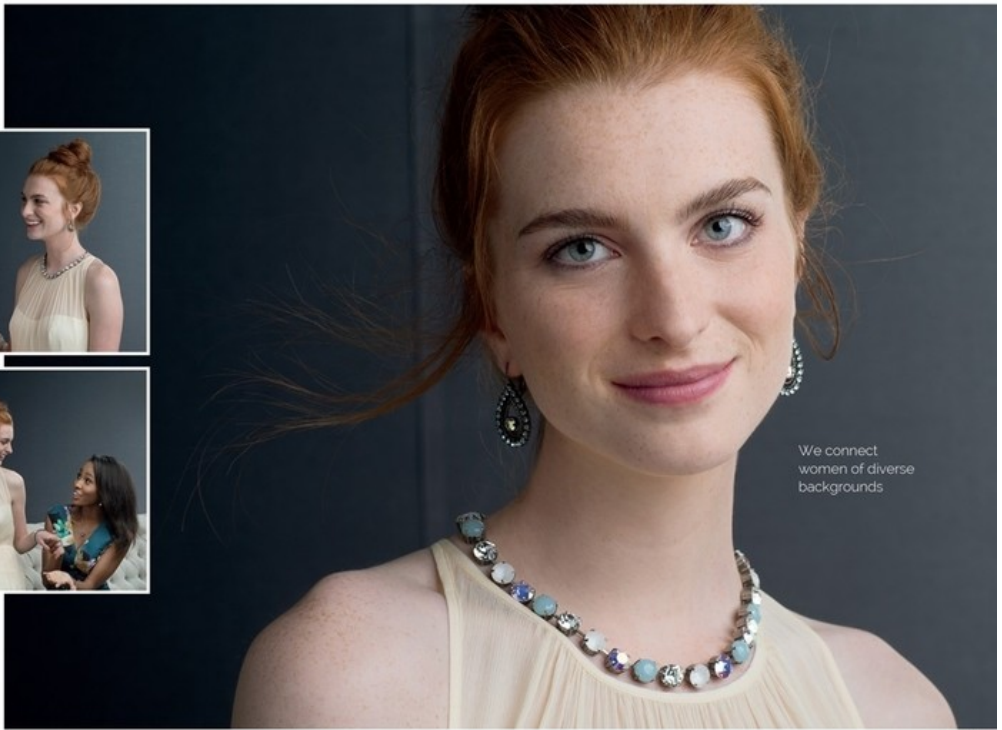

BUST 34" WAIST 25" DRESS 2US/6UK/34 EU SHOE 8.5 HEIGHT 5'9" HIP 36" HAIR RED EYES BLUE

August Story of the Month

We connect  
women of diverse  
backgrounds

SABKA WINTER 2015

Story | FARR

height  
5'9"

size  
2

bust  
32B

waist  
25

hips  
36

shoe  
8

hair  
red

eyes  
blue