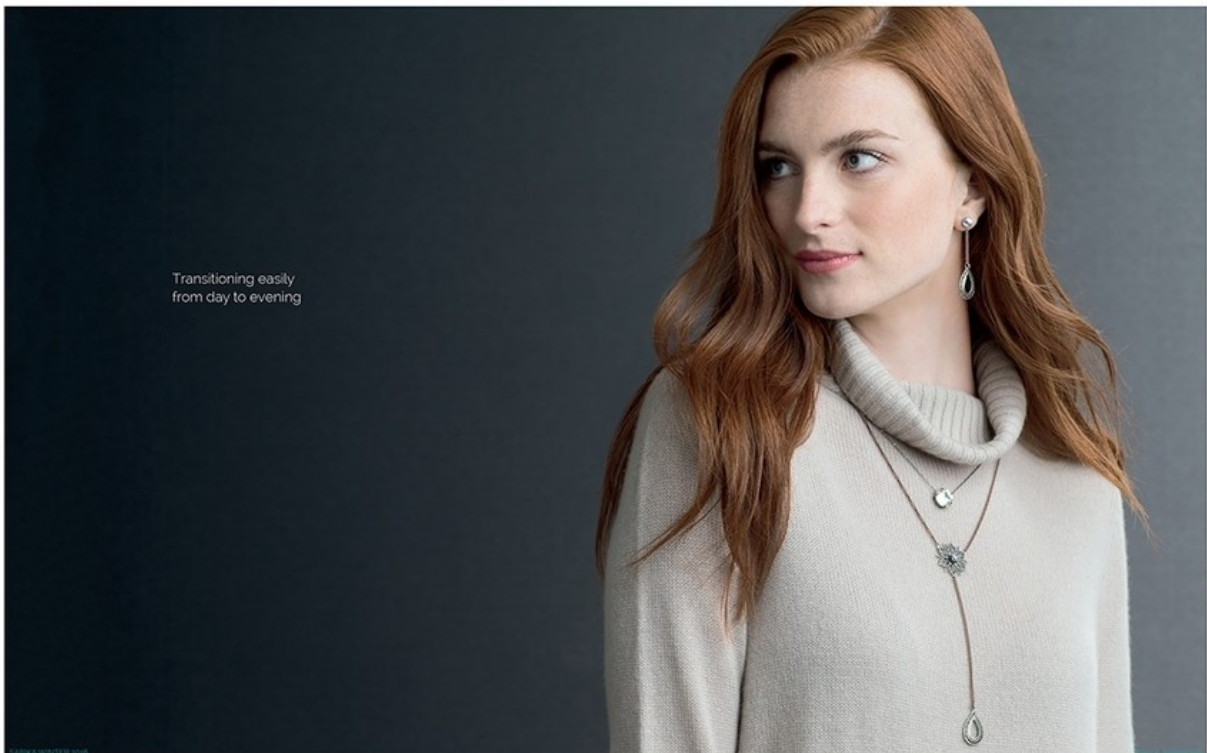

BUST 34" WAIST 25" DRESS 2US/6UK/34 EU SHOE 8.5 HEIGHT 5'9" HIP 36" HAIR RED EYES BLUE

August Story of the Month

We connect  
women of diverse  
backgrounds

SABKA WINTER 2015

Story | FARR

height  
5'9"

size  
2

bust  
32B

waist  
25

hips  
36

shoe  
8

hair  
red

eyes  
blue