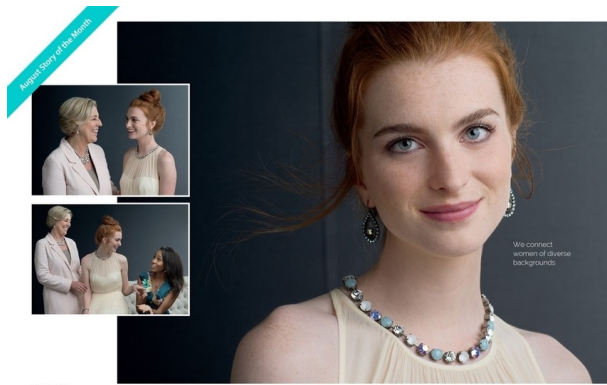

BUST 34" WAIST 25" DRESS 2US/6UK/34EU SHOE 8.5 HEIGHT 5'9" HIP 36" HAIR RED EYES BLUE

height  
5'9"  
size  
2  
bust  
32B  
waist  
25  
hips  
36  
shoe  
8  
hair  
red  
eyes  
blue