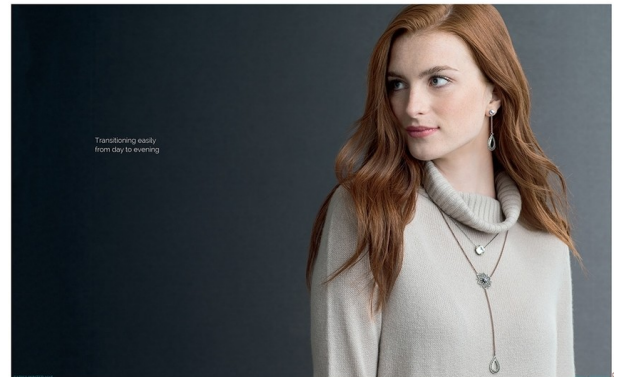

BUST 34" WAIST 25" DRESS 2US/6UK/34EU SHOE 8.5 HEIGHT 5'9" HIP 36" HAIR RED EYES BLUE

height  
5'9"  
size  
2  
bust  
32B  
waist  
25  
hips  
36  
shoe  
8  
hair  
red  
eyes  
blue